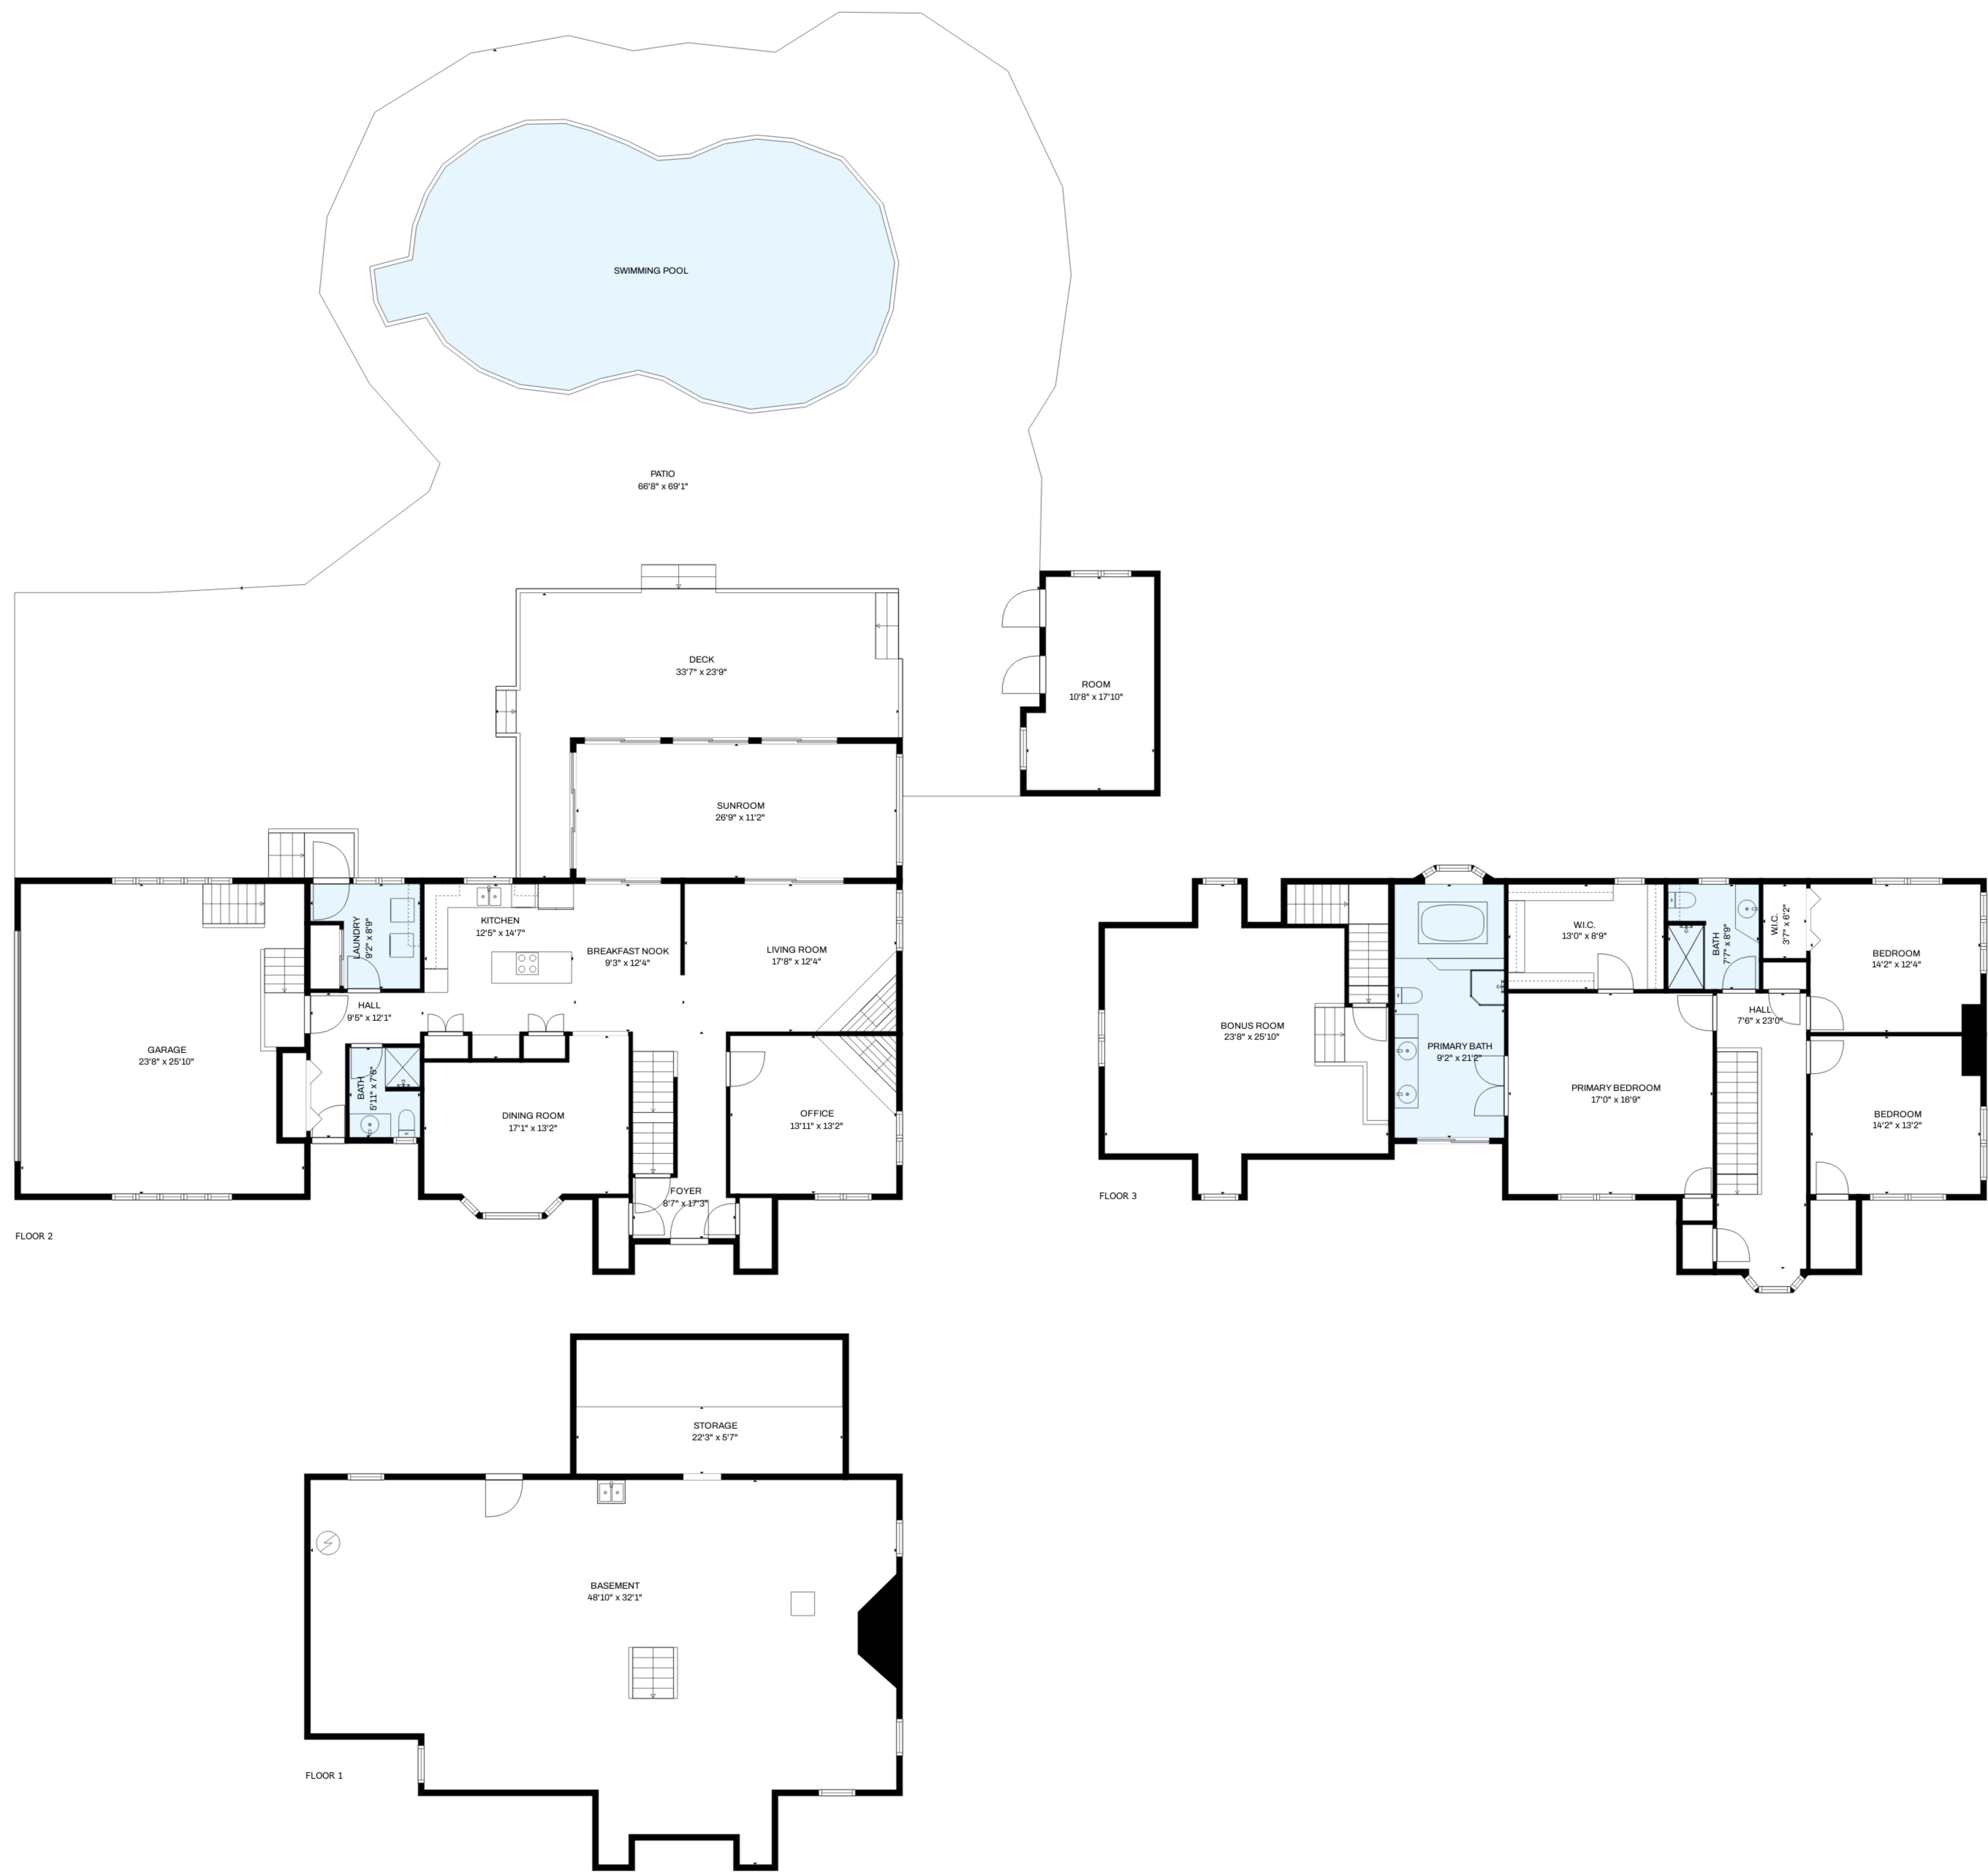

BASEMENT
48'10" x 32'1"

STORAGE
22'3" x 5'7"

SIZES AND DIMENSIONS ARE APPROXIMATE, ACTUAL MAY VARY.

SIZES AND DIMENSIONS ARE APPROXIMATE, ACTUAL MAY VARY.

SIZES AND DIMENSIONS ARE APPROXIMATE, ACTUAL MAY VARY.

SIZES AND DIMENSIONS ARE APPROXIMATE, ACTUAL MAY VARY.